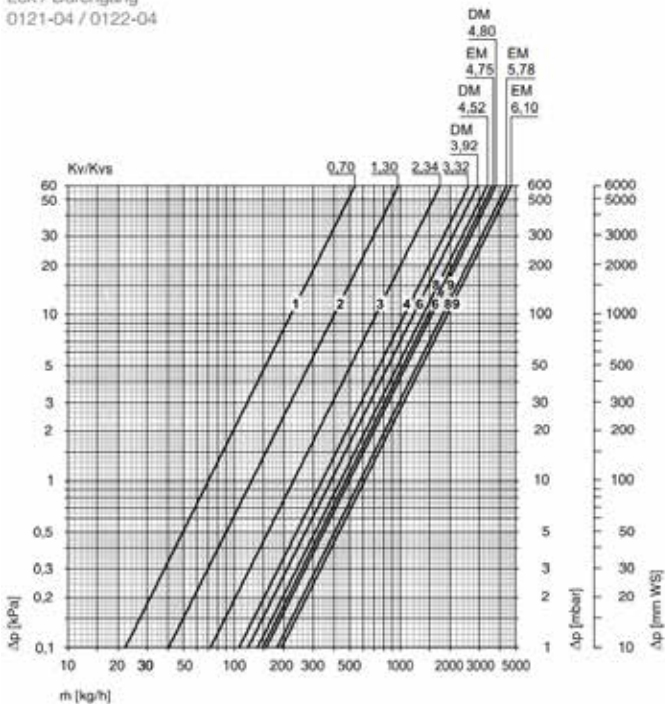

1.

2.

3.

Diagramm DN 25 (1")
Eck / Durchgang
0121-04 / 0122-04

Diagramm DN 32 (1 1/4")
Eck / Durchgang
0121-05 / 0122-05

We reserve the right to introduce technical alterations without previous notice.