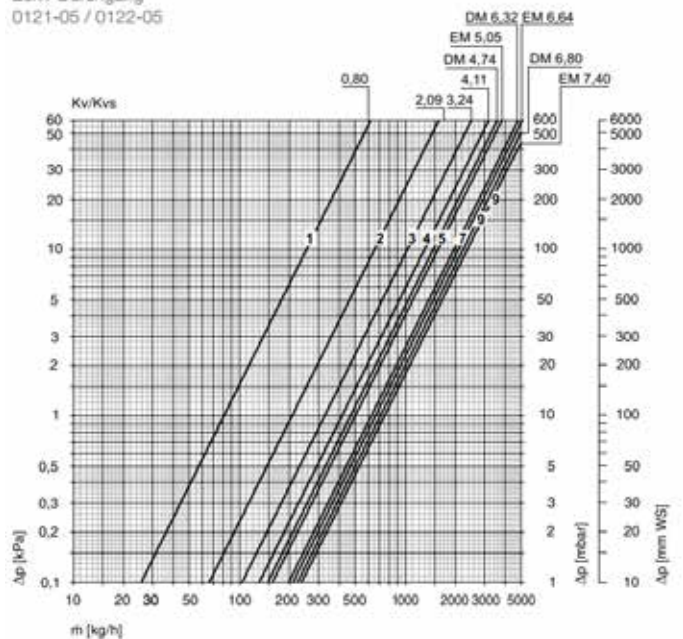

1.

2.

3.

Diagramm DN 25 (1")
Eck / Durchgang
0121-04 / 0122-04

Diagramm DN 32 (1 1/4")
Eck / Durchgang
0121-05 / 0122-05

We reserve the right to introduce technical alterations without previous notice.